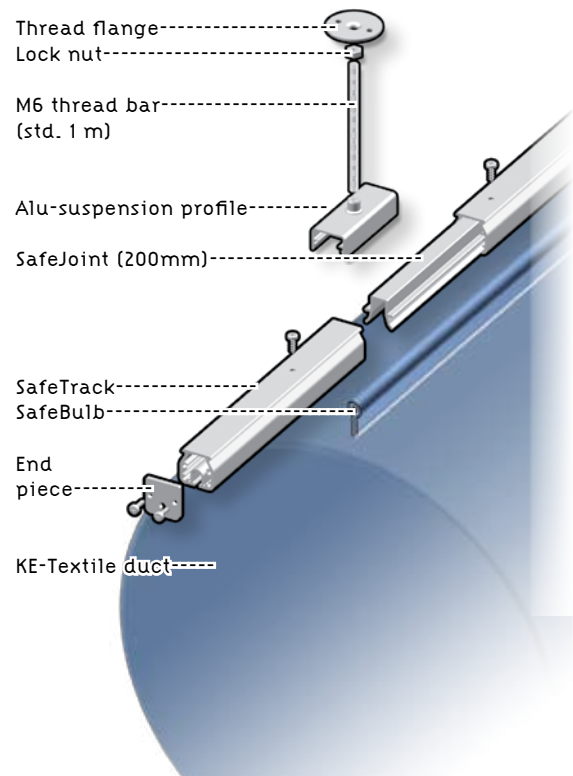

SafeTrack

Single suspension

The SafeTrack is supplied in cut lengths to match the textile duct and is packed with the necessary components and marked individually with exact indication of placement.

KE Fibertec recommend single-suspended SafeTrack for ducts up to \varnothing 900 mm.

Thread bars as standard are supplied in 1 m lengths. Different lengths are available on request.

Not included in the delivery: Screws for ceiling attachment.