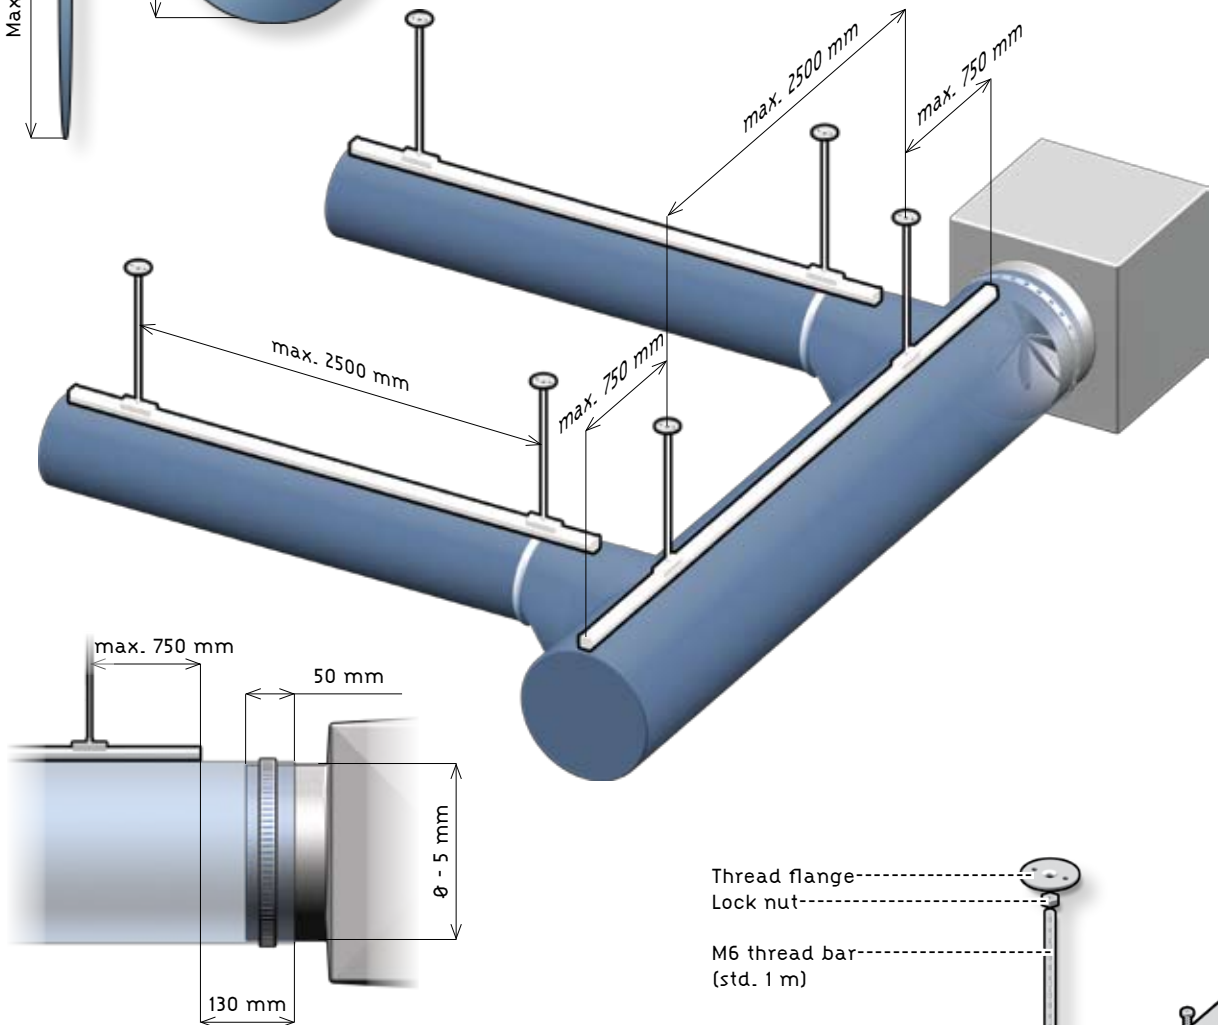

SafeTrack

Single suspension

The SafeTrack is supplied in cut lengths to match the textile duct and is packed with the necessary components and marked individually with exact indication of placement.

KE Fibertec recommend single-suspended SafeTrack for ducts up to \varnothing 900 mm.

Thread bars as standard are supplied in 1 m lengths. Different lengths are available on request.

Not included in the delivery: Screws for ceiling attachment.