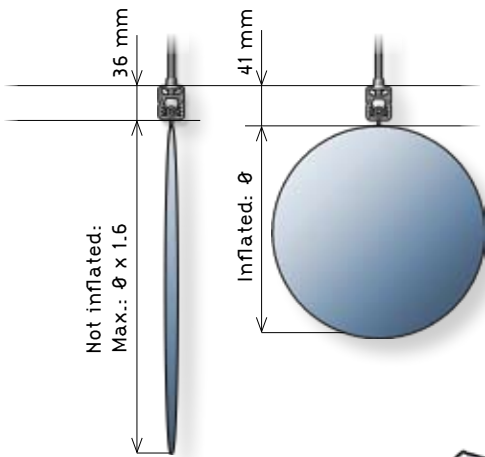

SafeTrack

Single suspension

The SafeTrack is supplied in cut lengths to match the textile duct and is packed with the necessary components and marked individually with exact indication of placement.

KE Fibertec recommend single-suspended SafeTrack for ducts up to \varnothing 900 mm.

Thread bars as standard are supplied in 1 m lengths. Different lengths are available on request.

Not included in the delivery: Screws for ceiling attachment.