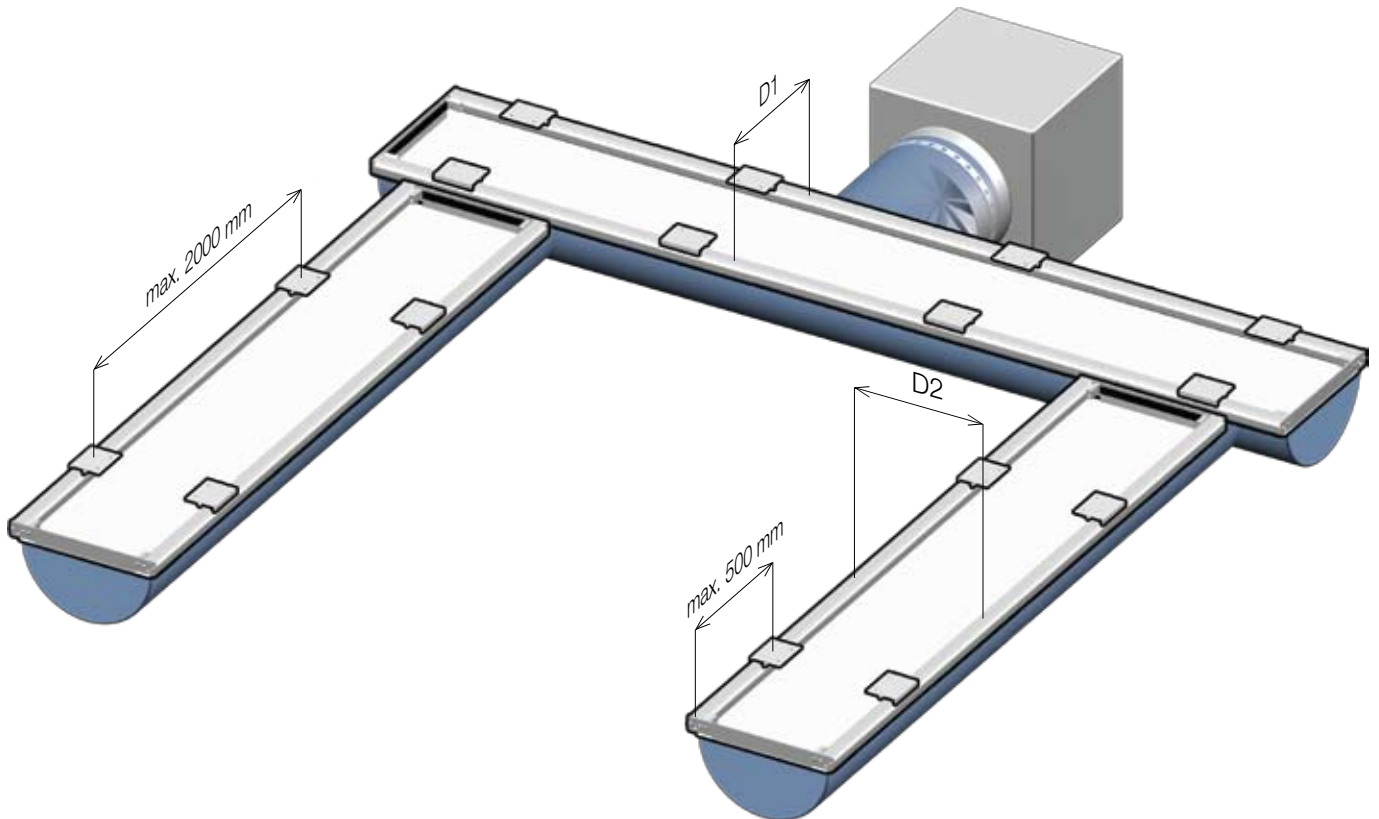

# D-SafeTrack

SafeCeil standard suspension

Alternative inlet options are available.  
Please contact KE Fibertec for more details.

The D-SafeTrack is supplied in cut lengths to match the textile duct and is packed with the necessary components and marked individually with exact indication of placement.

KE Fibertec suggest the D-SafeTrack for KE-Interior® systems exceeding D 800 mm or for industrial applications where the ceiling material is unknown. The D-SafeTrack is the optimum solution where KE-Interior® systems are mounted below the ceiling surface (see alternative suspensions).