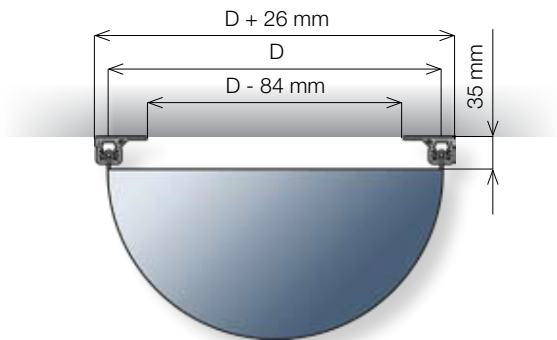

# D-SafeTrack

SafeCeil standard suspension

Alternative inlet options are available.  
Please contact KE Fibertec for more details.

The D-SafeTrack is supplied in cut lengths to match the textile duct and is packed with the necessary components and marked individually with exact indication of placement.

KE Fibertec suggest the D-SafeTrack for KE-Interior® systems exceeding D 800 mm or for industrial applications where the ceiling material is unknown. The D-SafeTrack is the optimum solution where KE-Interior® systems are mounted below the ceiling surface (see alternative suspensions).